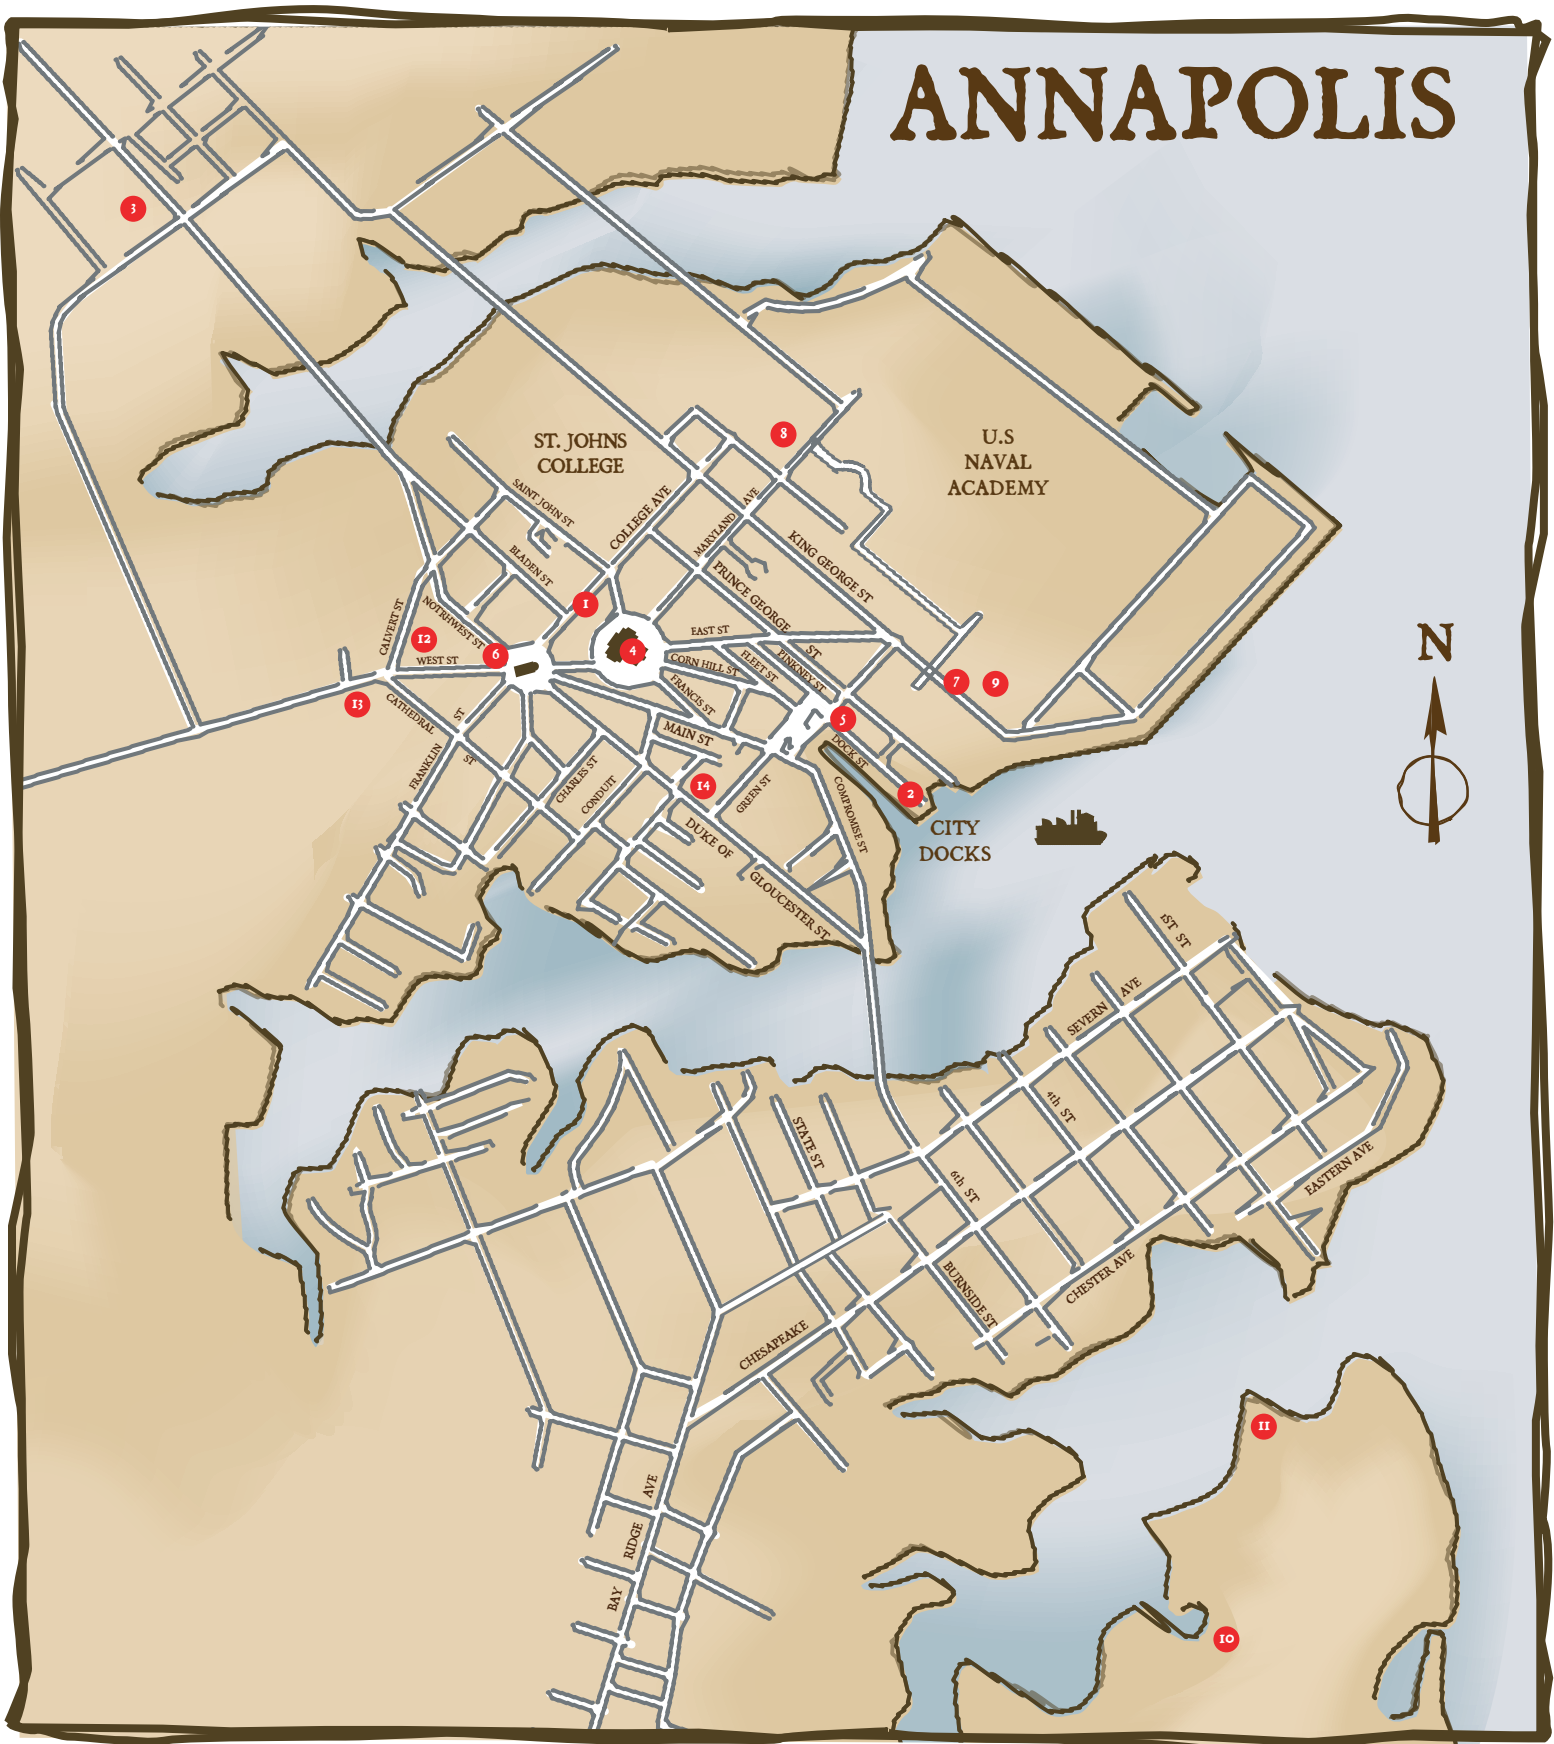

ANNAPOLIS

- | | | |
|---|--|------------------------------|
| 1. Bus drop-off/pick-up Location on College Avenue | 5. Annapolis City Dock Information Booth | 10. Back Creek Nature Park |
| 2. Bus drop-off/pick-up Location at Annapolis City Dock (Susan Campbell Park) Ticket Booth for Public Sightseeing Cruises; Annapolis Charter Dock | 6. Annapolis Visitor Center | 11. Annapolis Landing Marina |
| 3. Navy-Marine Corps Stadium (parking & shuttle) | 7. U.S. Naval Academy Gate 1 | 12. Gott's Court Garage |
| 4. Maryland State House | 8. U.S. Naval Academy Gate 3 | 13. Knighton Garage |
| | 9. U.S. Naval Academy Visitor Center | 14. Noah Hillman Garage |